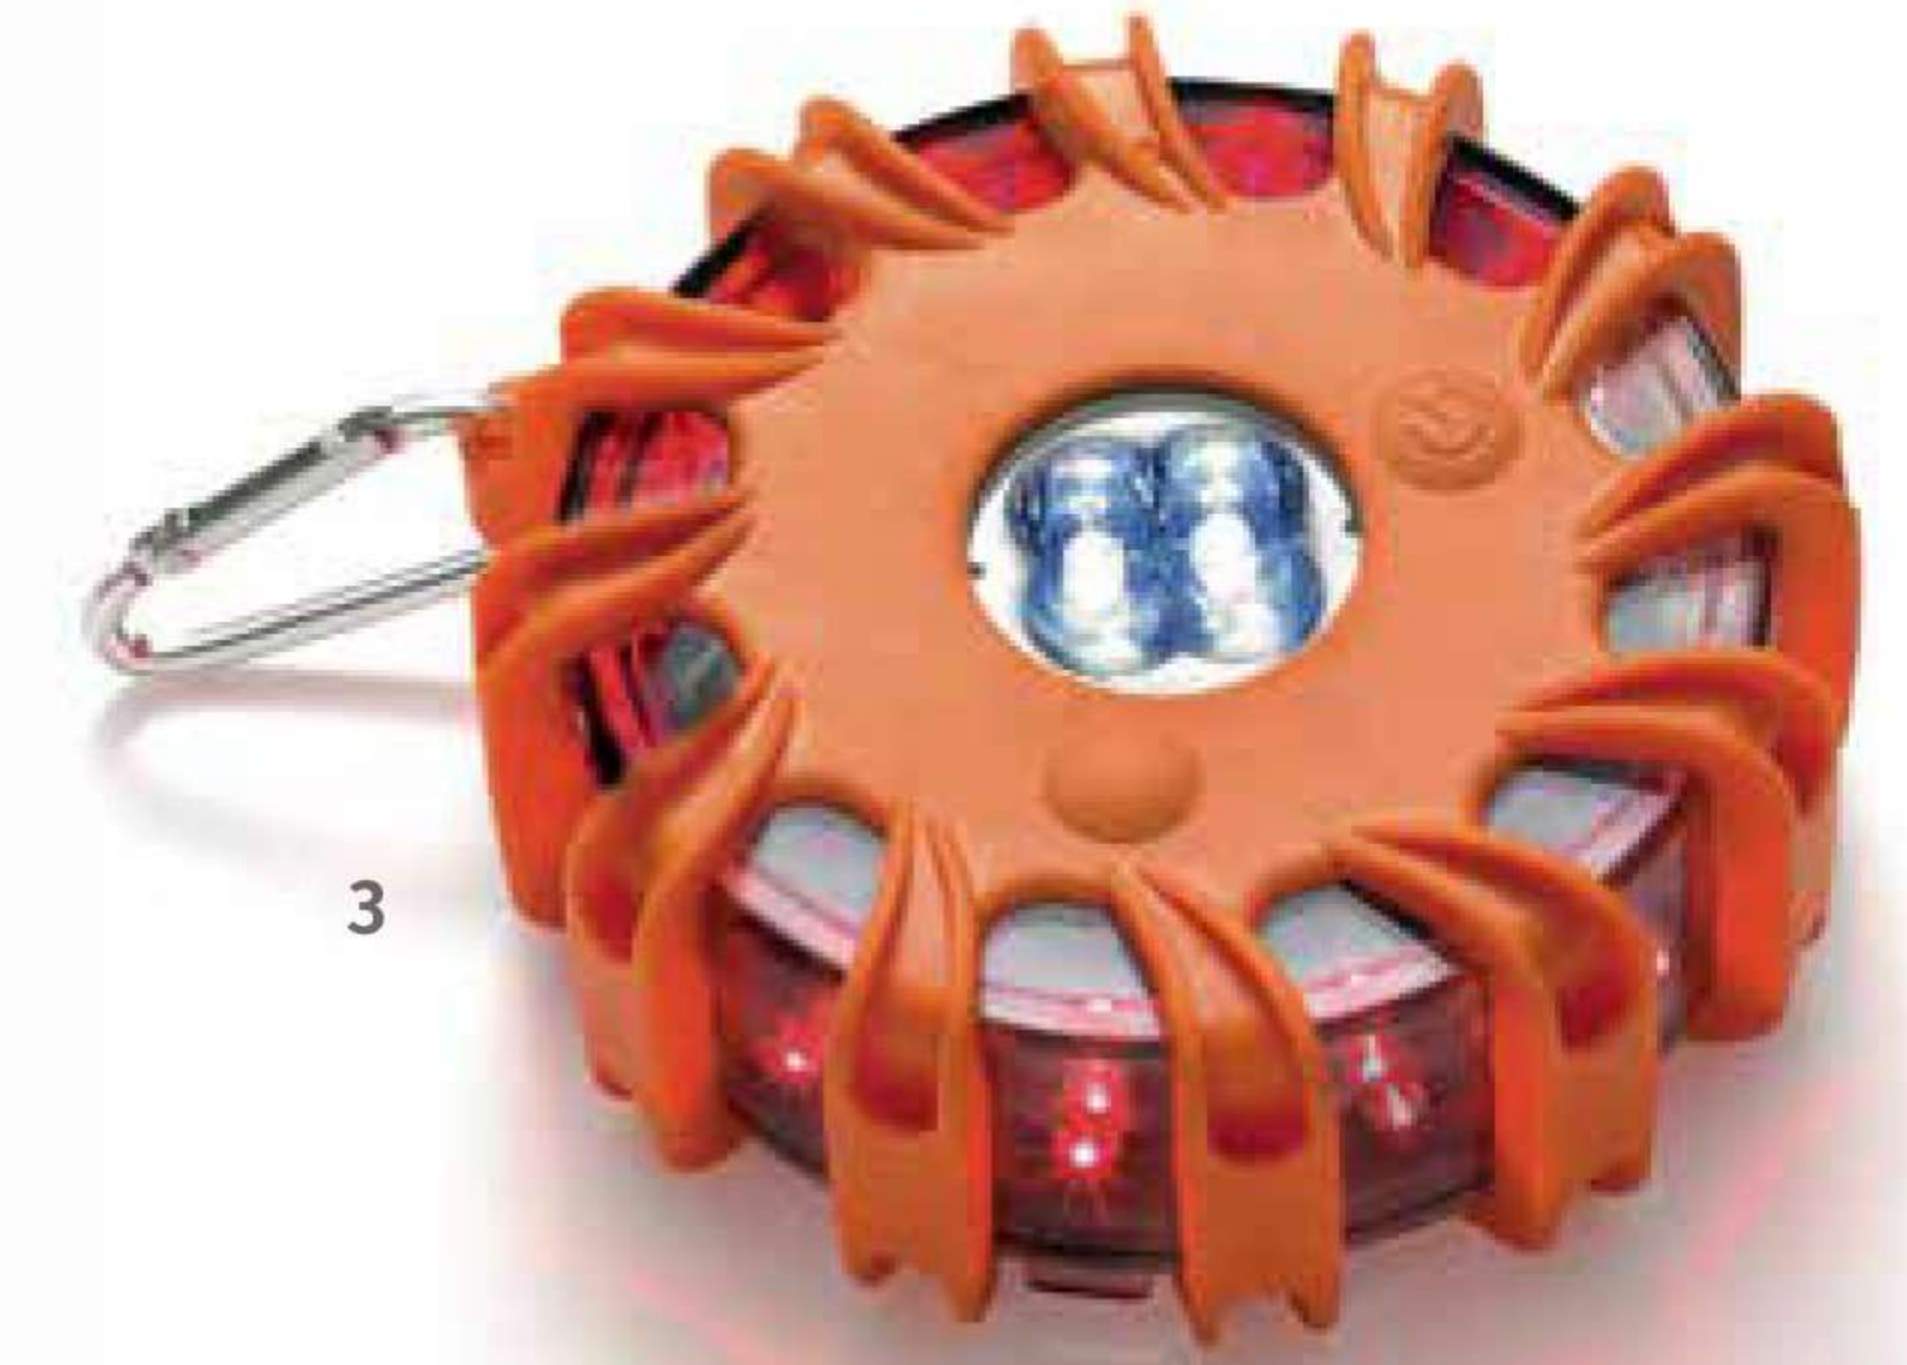

+ MORE CONFIDENCE

Your safety counts more than anything else. Citroën protective equipment has been designed to give you confidence and reassurance, protecting you and your passengers better on all your journeys. We use the best performing technologies for your protection.

For a full range of Snow Chains, ask your local Citroën Dealer.

3

- 1 - Range of Snow Chains
- 2 - Range of Snow Socks
- 3 - Emergency Warning Lamp
- 4 - Safety Kit