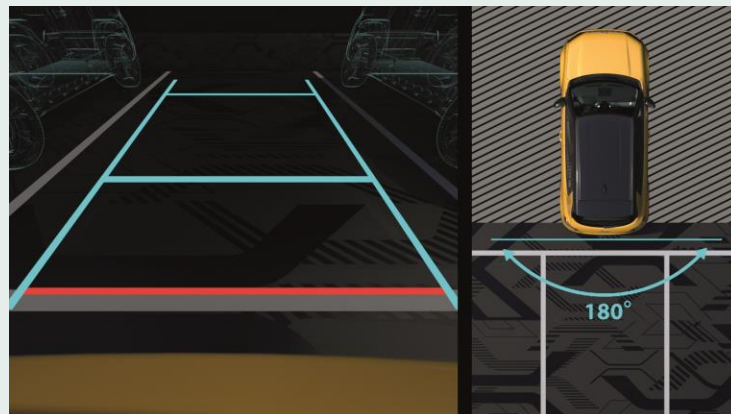

180 DEGREE REAR PARKING CAMERA WITH DRONE VIEW

The Altitude Rear Parking Camera with 180 degree functionality and Drone View will make parking your Jeep Avenger anywhere utterly effortless.