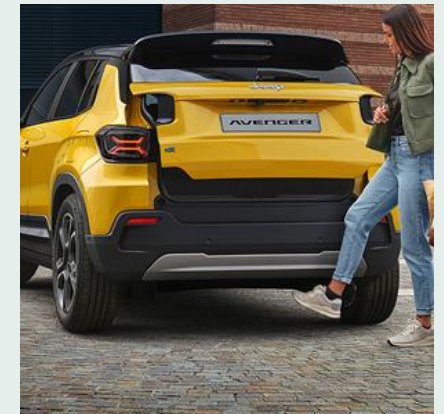

POWER TAILGATE

Make life easier with the Handsfree Power Lift Tailgate which includes a 1,000 mm hatch width with an impressive 380 litre boot space.

Jeepavenger.ie

All pictures for illustrative purposes only. *Adaptive Cruise Control is not an autopilot. The driver will, at all times, remain fully responsible for their vehicle.